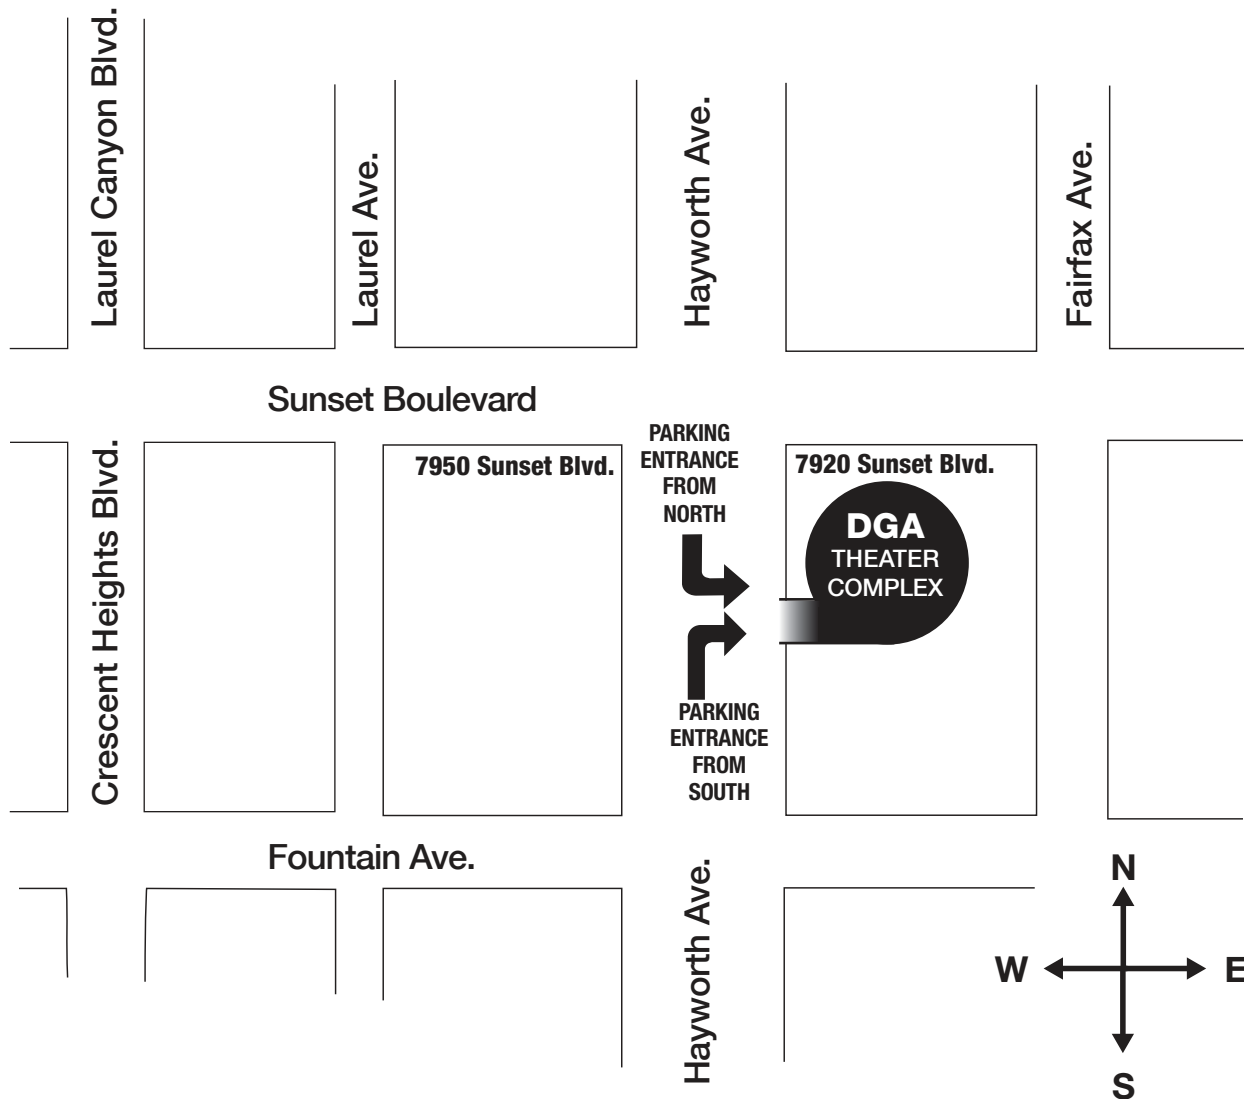

DIRECTORS GUILD OF AMERICA THEATER COMPLEX PARKING MAP

7920 Sunset Boulevard, Los Angeles, CA 90046

For any questions please call: (310) 289-2021

Dear Theater Patrons,

- We respectfully request that you obey all traffic signage and parking personnel directions when entering and exiting the DGA parking structures. We also ask that you not park in the surrounding residential areas.
- When exiting the 7950 Sunset Lofts Parking structure, guests must adhere to the posted “No Right Turn” directional signage and exit towards Sunset Blvd.
- All theater patrons must exit DGA parking facilities at the conclusion of the screening or event. Any vehicles remaining in DGA parking facilities after the conclusion of the screening or event will be towed at the vehicle owner’s expense.
- Should you have any questions or concerns please contact the DGA Operations Department at (310) 289-2021.